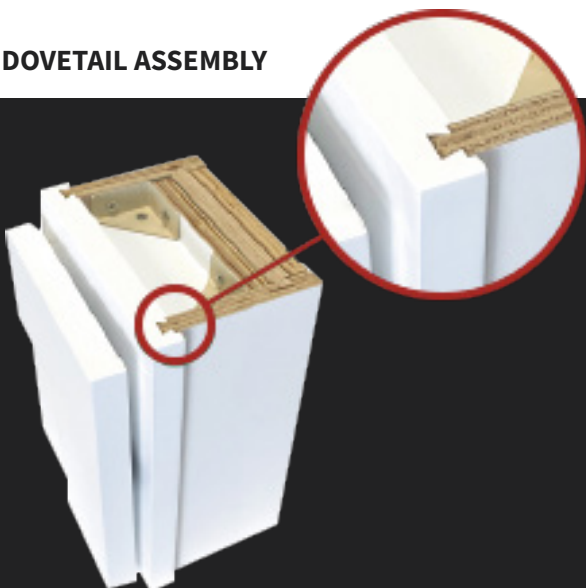

3 - CABINET FRAME AND DOOR

5-Piece door with mitered joints and engineered core. Solid face frame and rails with strong Mortise and Tenon joints. Includes ultra high end finish and hand applied glazing.

4 - SOFT-CLOSING DRAWER GLIDES

Under-mount full extension soft close drawer glides creates easy access to stored objects.

5 - DOVETAIL DRAWER CONSTRUCTION

5/8" solid wood dovetail drawer with 1/2" plywood bottom.

6 - Drawer Front

7/8" solid hardwood 5-piece mitered drawer head with engineered core. Includes ultra high end finish and hand applied glazing.

DOVETAIL ASSEMBLY

One of the leading factory direct distributors of kitchen and bathroom cabinetry in the industry today. We have been selling our kitchen cabinets and bathroom vanities nationwide to customers, shipping out hundreds of kitchens a month coast to coast. We are looking to form relationships with local professionals and businesses to grow and better our services to customers. There are many opportunities available with us, from referring customers, helping them through the purchasing process, to assisting them with measuring, assembly, and installation. We may also be interested in joint marketing and recommending your business on our website.