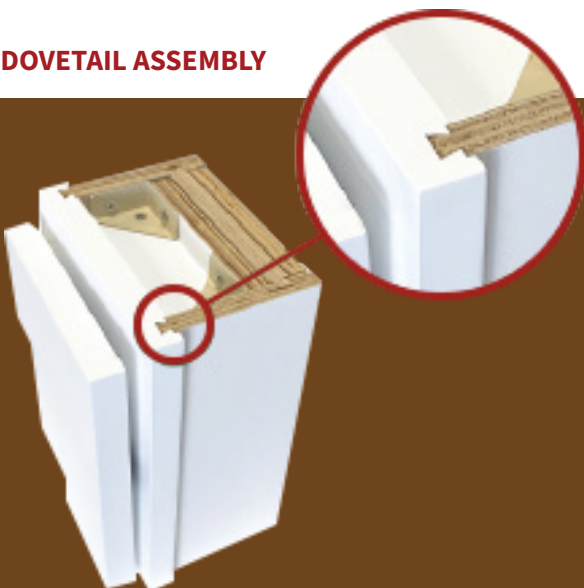

DOVETAIL ASSEMBLY

AVA CABINETRY

AVA Cabinetry is one of the leading factory direct distributors of kitchen and bathroom cabinetry in the industry today. We have been selling our kitchen cabinets and bathroom vanities nationwide to customers since 2004, shipping out hundreds of kitchens a month coast to coast. We are looking to form relationships with local professionals and businesses to grow and better our services to customers. There are many opportunities available with us, from referring customers, helping them through the purchasing process, to assisting them with measuring, assembly, and installation. We may also be interested in joint marketing and recommending your business on our website.